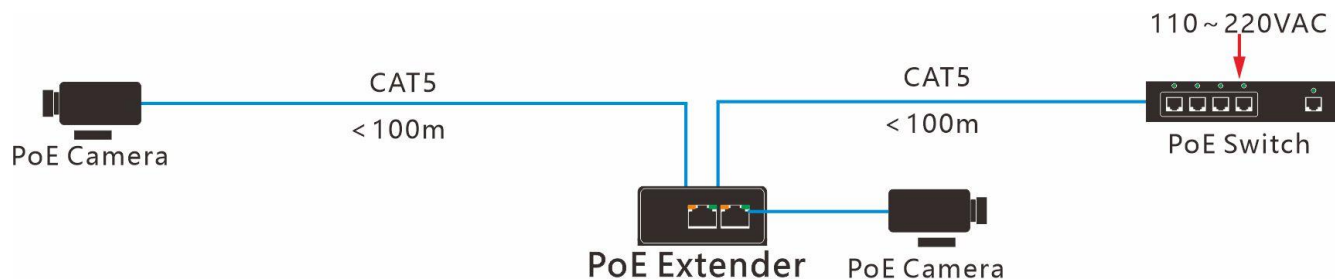

Installation Instructions

Step	Installation Instruction
1	Connect PoE switch to this RJ45 port (1)
2	Connect PoE device A to this RJ45 port (2)
3	Connect PoE device B to this RJ45 port (3)

Installation Diagram

This device can extend to 100 meters by single stage and reach 500 meters by four-stage in series.