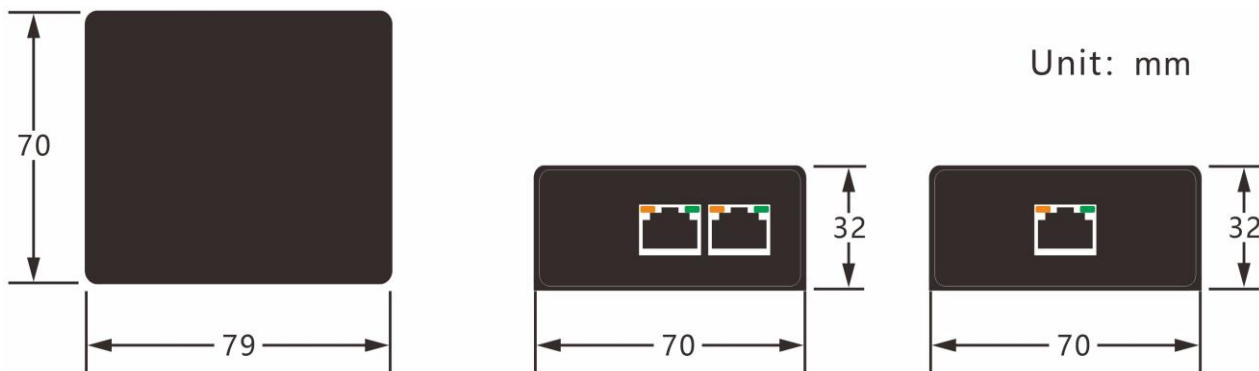

PoE Extender
OT-101/POE
Product User Manual

OT-101/POE PoE Extender is a special extension device for PoE signal. It is directly connected to the network cable without power supply. Equipped with the built-in full-rate network signal forwarding circuit, the device can extend the PoE signal by 100 meters, and the maximum transmission distance of multi-stage relay can reach 500 meters. It is suitable for long-distance PoE devices on projects.

Dimension

Note: Dimension error value ± 1 mm

Features

- ◆ Support IEEE802.3af/ at/ bt standard
- ◆ Support 10M/ 100Mbps rate
- ◆ Support PoE output (15.4W/ 30W/ 60W)
- ◆ Single stage extension distance up to 100 meters, multi-stage maximum distance up to 500 meters

Technical Parameter

Category		Description
Power	PoE Power	15.4W/ 30W/ 60W
	Power Consumption	≤ 2 W / PC
Cable	Unshielded/ Shielded Network Cable	CAT5/ CAT5E/ CAT6
Network/ Rate	Standard Compliance	IEEE802.3af/ at/ bt
	Bandwidth	10Mbps/ 100Mbps
	Power Supply Line Pair	1/2-; 3/6+ or 4/5+; 7/8-
Physical Characteristic	Dimensions (L x W x H)	79mmx70mmx32mm
	Material	ABS
	Net Weight	105g
Operating Environment	Working Temperature	-20°C~50°C
	Humidity	<95% (Non-condensation)