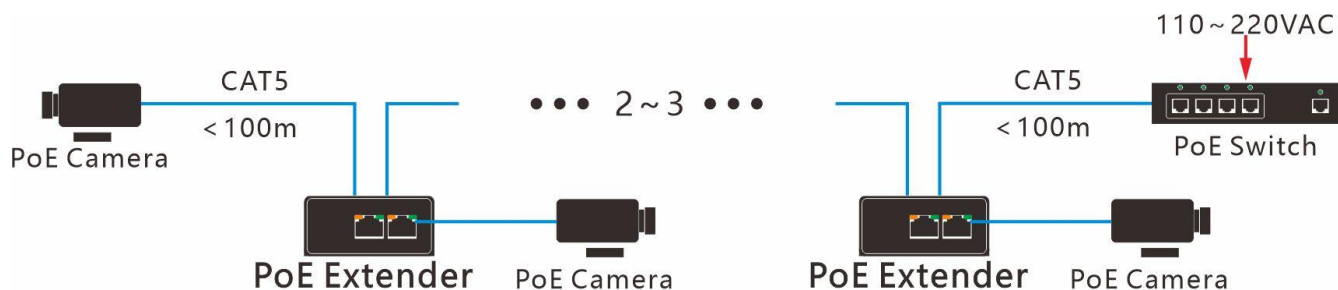

PoE Extender
OT-101/POE
Product User Manual

OT-101/POE PoE Extender is a special extension device for PoE signal. It is directly connected to the network cable without power supply. Equipped with the built-in full-rate network signal forwarding circuit, the device can extend the PoE signal by 100 meters, and the maximum transmission distance of multi-stage relay can reach 500 meters. It is suitable for long-distance PoE devices on projects.

Dimension

Note: Dimension error value ± 1 mm

Features

- ◆ Support IEEE802.3af/ at/ bt standard
- ◆ Support 10M/ 100Mbps rate
- ◆ Support PoE output (15.4W/ 30W/ 60W)
- ◆ Single stage extension distance up to 100 meters, multi-stage maximum distance up to 500 meters

Technical Parameter

Category		Description
Power	PoE Power	15.4W/ 30W/ 60W
	Power Consumption	≤ 2 W / PC
Cable	Unshielded/ Shielded Network Cable	CAT5/ CAT5E/ CAT6
Network/ Rate	Standard Compliance	IEEE802.3af/ at/ bt
	Bandwidth	10Mbps/ 100Mbps
	Power Supply Line Pair	1/2-; 3/6+ or 4/5+; 7/8-
Physical Characteristic	Dimensions (L x W x H)	79mmx70mmx32mm
	Material	ABS
	Net Weight	105g
Operating Environment	Working Temperature	-20°C~50°C
	Humidity	<95% (Non-condensation)

This device can extend to 100 meters by single stage and reach 500 meters by four-stage in series.

Use Tips

1. The device shall be installed under the condition of no electricity, avoid plugging the RJ45 port with electricity.
2. Please choose matching PoE power supply equipments.
3. There is no waterproof design for this product, please make sure it is used in dry environment.
4. If device fails, do not disassemble or repair it by yourself. Please contact us timely.